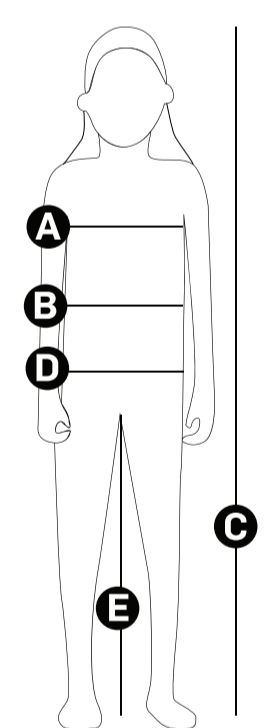

JUNIOR - GIRL

SIZE	116 (6 år)	128 (8 år)	140 (10 år)	152 (12 år)	164 (14 år)
A. CHEST	59-71	63-76	69-80	74-85	77-88
B. WAIST	53-59	55-63	57-66	60-68	62-70
C. BODYLENGTH	110-120	120-130	130-140	140-152	152-164
D. HIP/SEAT	63-72	67-76	72-81	77-86	82-91
E. INSEAM	54-58	58-62	62-66	66-70	70-74

A. CHEST: Measured around the chest at the fullest part of the bust
B. WAIST: Measured around your natural waistline
C. BODYLENGTH: Total length from top of the head to bottom of leg

D. HIP/SEAT: Measured around your fullest point on seat while standing
E. INSEAM: Measured from the crotch to the top of your heel