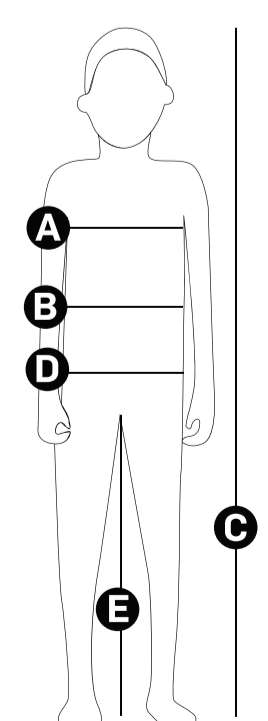

JUNIOR - BOY

SIZE	116 (6 år)	128 (8 år)	140 (10 år)	152 (12 år)	164 (14 år)
A. CHEST	59-71	63-76	69-80	74-85	77-88
B. WAIST	53-61	55-65	57-68	60-70	62-72
C. BODYLENGTH	110-120	120-130	130-140	140-152	152-164
D. HIP/SEAT	63-72	67-76	72-81	77-86	82-91
E. INSEAM	54-58	58-62	62-66	66-70	70-74

A. CHEST: Measured around the chest at the fullest part of the bust
B. WAIST: Measured around your natural waistline
C. BODYLENGTH: Total length from top of the head to bottom of leg

D. HIP/SEAT: Measured around your fullest point on seat while standing
E. INSEAM: Measured from the crotch to the top of your heel