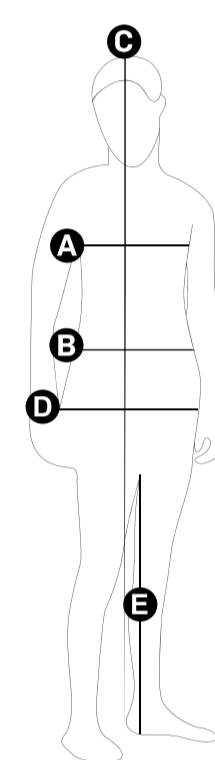

## FEMALE

SIZE	34	36	38	40	42	44	46	48	50	52
A. CHEST	77-85	83-90	88-95	93-100	99-106	105-112	111-118	117-124	123-130	129-136
B. WAIST	62-70	68-77	75-83	81-89	87-95	93-102	100-109	107-116	114-123	121-130
C. BODYLENGTH	157-165	163-170	168-177	172-180	174-182	174-182	174-182	174-182	174-182	174-182
D. HIP/SEAT	86-95	92-100	96-104	100-108	106-114	112-120	118-126	126-134	134-142	142-150
E. INSEAM	72-76	75-79	77-81	79-82	80-83	81-84	81-84	82-85	82-85	82-85

A. CHEST: Measured around the chest at the fullest part of the bust  
 B. WAIST: Measured around your natural waistline  
 C. BODYLENGTH: Total length from top of the head to bottom of leg

D. HIP/SEAT: Measured around your fullest point on seat while standing  
 E. INSEAM: Measured from the crotch to the top of your heel

## MALE / UNISEX

SIZE	XS	S	M	L	XL	2XL	3XL	4XL	5XL
A. CHEST	84-90	90-99	97-104	103-110	109-116	115-121	120-128	127-134	133-140
B. WAIST	74-80	79-85	84-90	89-95	94-101	100-107	106-113	112-120	119-127
C. BODYLENGTH	163-171	168-176	172-182	178-187	183-190	186-192	188-195	188-195	188-195
D. HIP/SEAT	89-97	94-102	99-107	104-112	110-119	116-124	122-130	129-137	136-144
E. INSEAM	77-80	78-81	79-82	80-83	81-84	82-85	83-86	83-86	83-86

A. CHEST: Measured around the chest at the fullest part of the bust  
 B. WAIST: Measured around the waistband  
 C. BODYLENGTH: Total length from top of the head to bottom of leg

D. HIP/SEAT: Measured around your fullest point on seat while standing  
 E. INSEAM: Measured from the crotch to the top of your heel