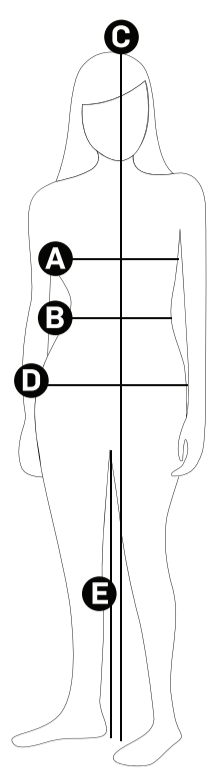

## FEMALE

SIZE	34	36	38	40	42	44	46	48	50	52
A. CHEST	77-85	83-90	88-95	93-100	99-106	105-112	111-118	117-124	123-130	129-136
B. WAIST	62-70	68-77	75-83	81-89	87-95	93-102	100-109	107-116	114-123	121-130
C. BODYLENGTH	157-165	163-170	168-177	172-180	174-182	174-182	174-182	174-182	174-182	174-182
D. HIP/SEAT	86-95	92-100	96-104	100-108	106-114	112-120	118-126	126-134	134-142	142-150
E. INSEAM	72-76	75-79	77-81	79-82	80-83	81-84	81-84	82-85	82-85	82-85

A. CHEST: Measured around the chest at the fullest part of the bust  
 B. WAIST: Measured around your natural waistline  
 C. BODYLENGTH: Total length from top of the head to bottom of leg

D. HIP/SEAT: Measured around your fullest point on seat while standing  
 E. INSEAM: Measured from the crotch to the top of your heel

## MALE / UNISEX

SIZE	XS	S	M	L	XL	2XL	3XL	4XL	5XL
A. CHEST	84-90	90-99	97-104	103-110	109-116	115-121	120-128	127-134	133-140
B. WAIST	74-80	79-85	84-90	89-95	94-101	100-107	106-113	112-120	119-127
C. BODYLENGTH	163-171	168-176	172-182	178-187	183-190	186-192	188-195	188-195	188-195
D. HIP/SEAT	89-97	94-102	99-107	104-112	110-119	116-124	122-130	129-137	136-144
E. INSEAM	77-80	78-81	79-82	80-83	81-84	82-85	83-86	83-86	83-86

A. CHEST: Measured around the chest at the fullest part of the bust  
 B. WAIST: Measured around the waistband  
 C. BODYLENGTH: Total length from top of the head to bottom of leg

D. HIP/SEAT: Measured around your fullest point on seat while standing  
 E. INSEAM: Measured from the crotch to the top of your heel